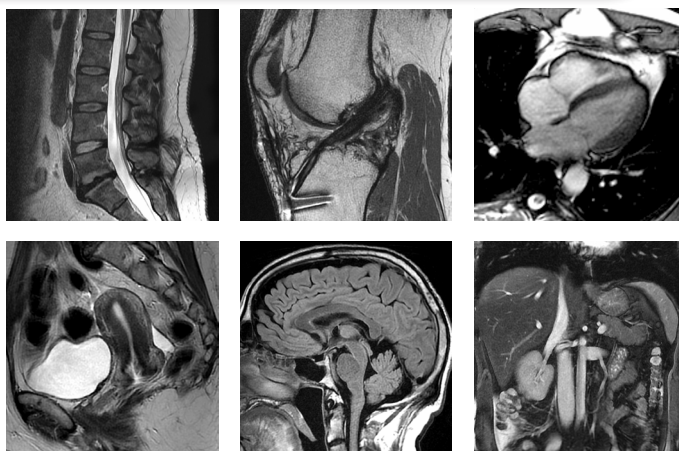

Peace Regional MRI

Peace Regional MRI would like to invite you to an Open House of the first full-body MRI unit to begin operation in the Northeastern region of BC.

Open House

Saturday, December 3
10:00 am - 2:00 pm

This brand-new state-of-the-art MRI unit is capable of imaging all body parts.

Backed by the considerable expertise of highly qualified Radiologists and MRI Technologists, we are proud to offer advanced applications and superb image quality for all clinical indications.

Peace Regional MRI provides expedited MRI exams with no wait times.

Peace Regional MRI
is located in
the Co-op Mall at:

115 - 10200 - 8 Street
Dawson Creek

Special Offer!

Book an MRI between now and Dec. 31st and receive 10% off our regular rates. Submit a requisition to us in person at our Open House, or fax your requisition to 1-888-898-9857. Offer valid for any appointment date.